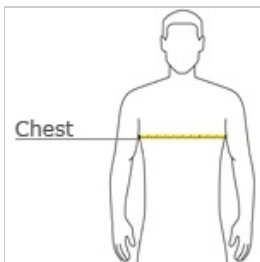

**

CARE INSTRUCTIONS

Maximum Washing Temperature 30 C, Inside Out, With Like Colors. Only Oxygen/Nonchlorine Bleach Allowed. Tumble Dry At Low Temperature, Max 60 C. Do Not Iron. Do Not Dryclean.

front

HOW TO MEASURE

CHEST WIDTH

Measure under the arm and around the fullest part of the chest with arms down, keeping tape horizontal.

SIZE CHART

	S	M	L	XL	2XL
Chest	37-38	39-40	41-42	43-44	45-46

COLOR INFORMATION

Please note: PMS code information is shown only when an exact match is available.